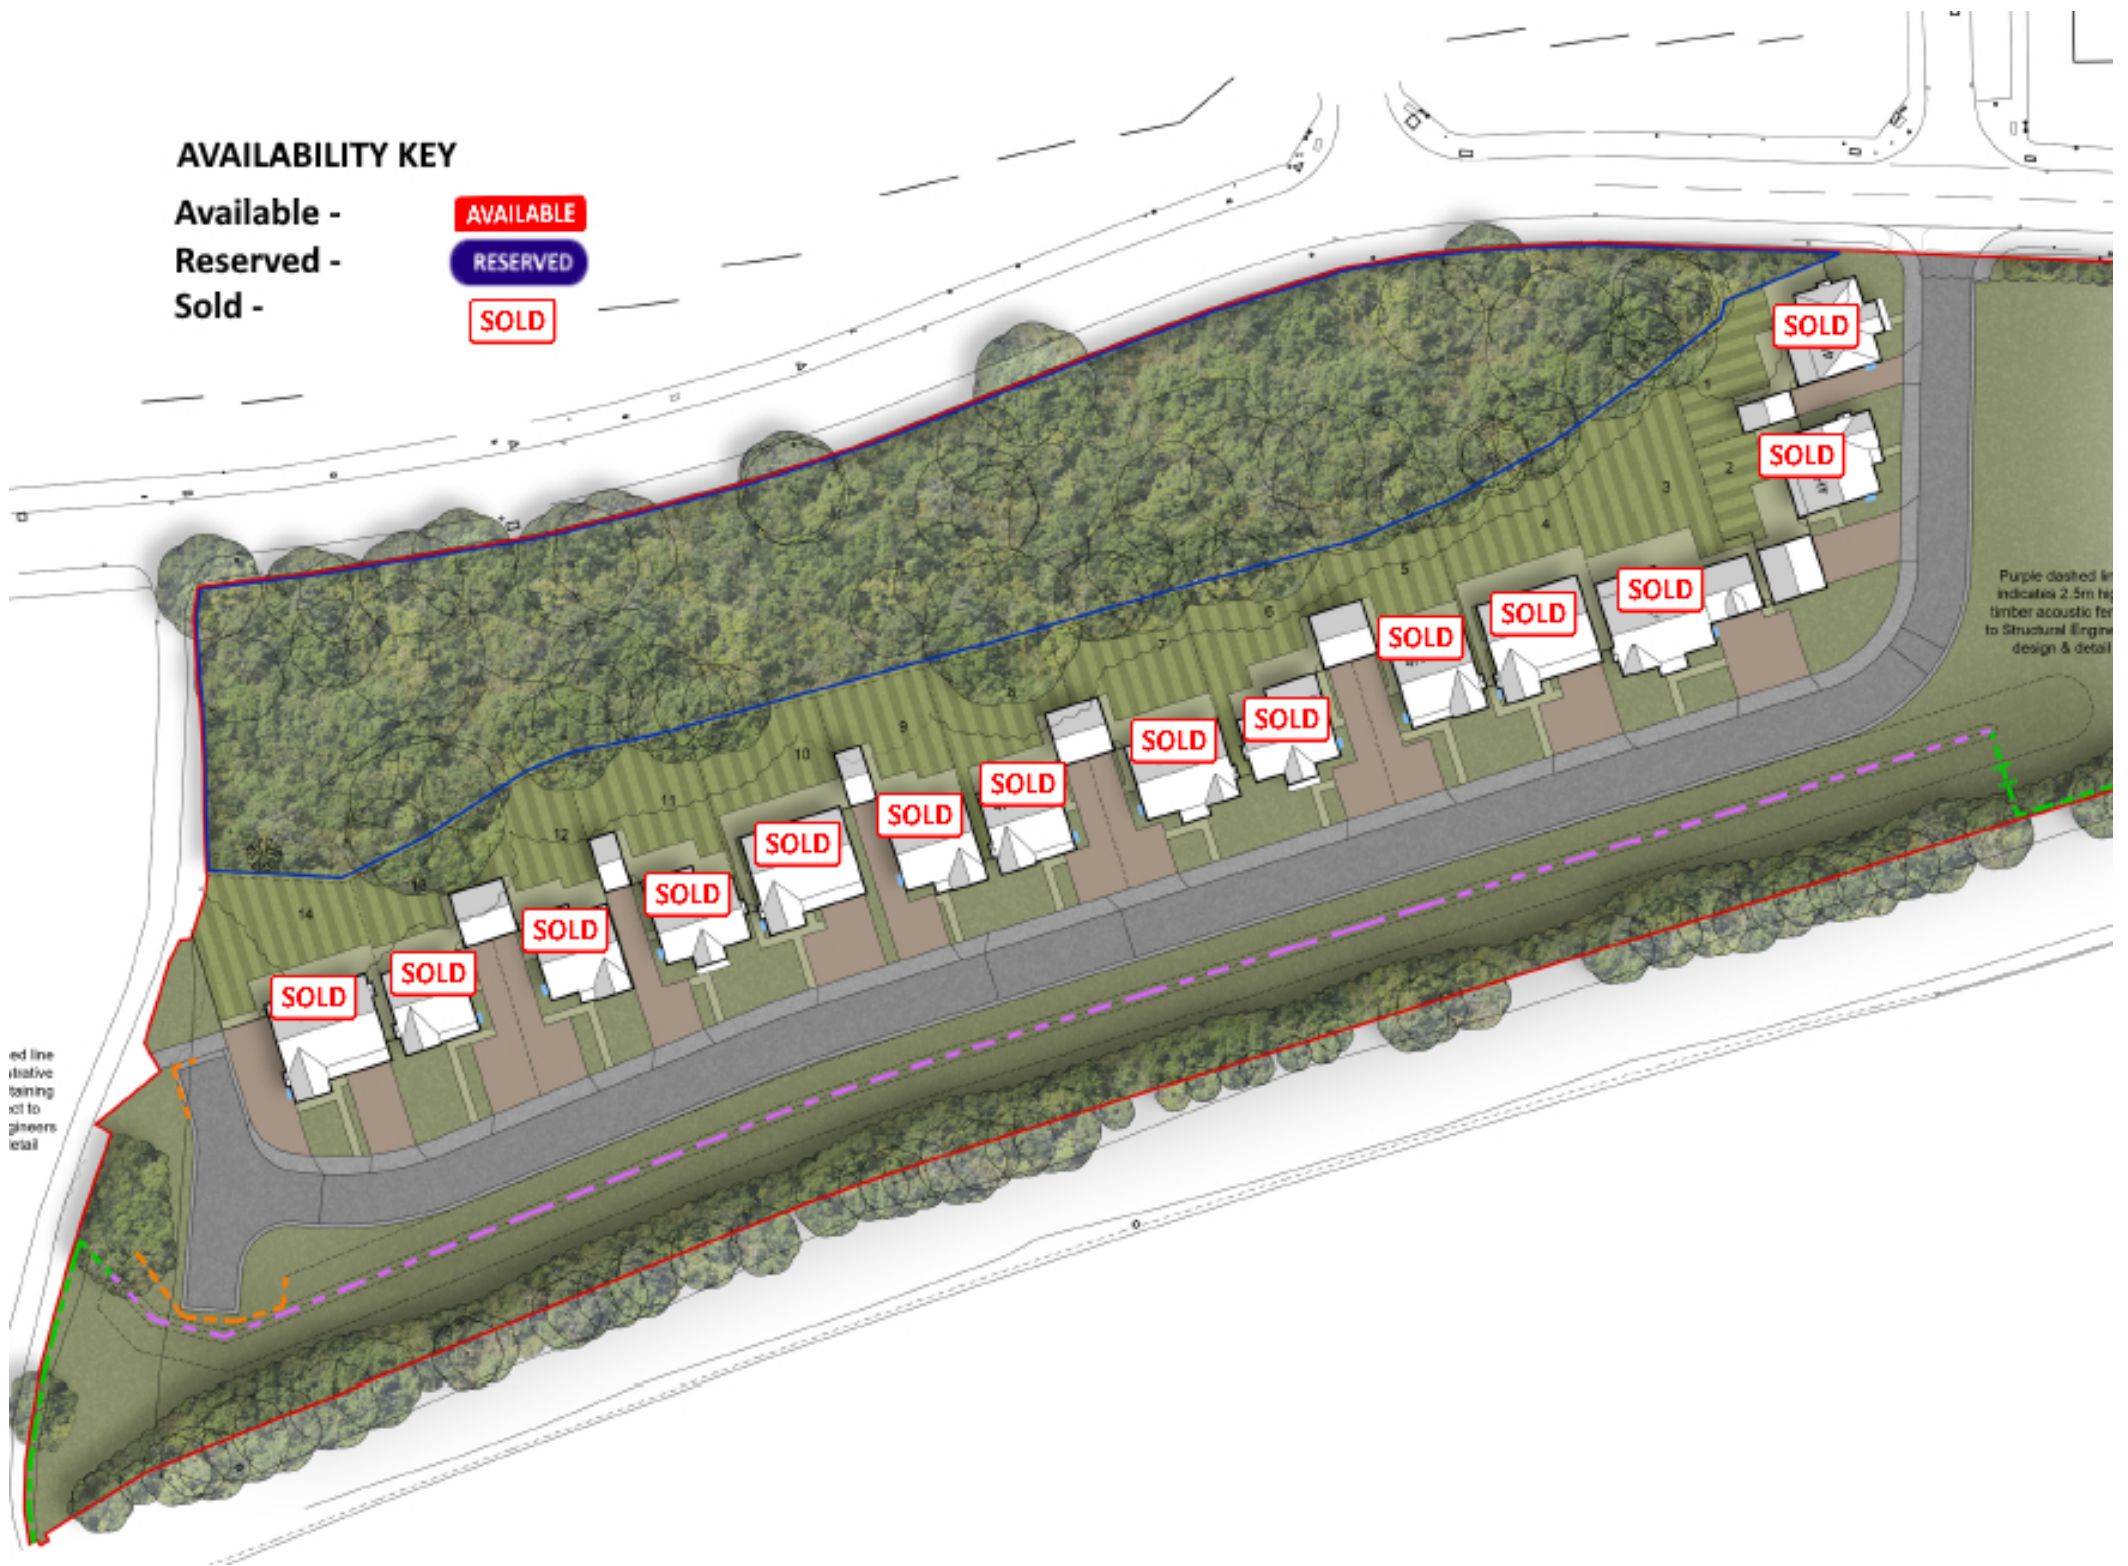

AVAILABILITY KEY

Available -

AVAILABLE

Reserved -

RESERVED

Sold -

SOLD

ed line
itative
taining
ct to
green
etail

Purple dashed line
indicates 2.5m timber acoustic fence
to Structural Engineer
design & detail