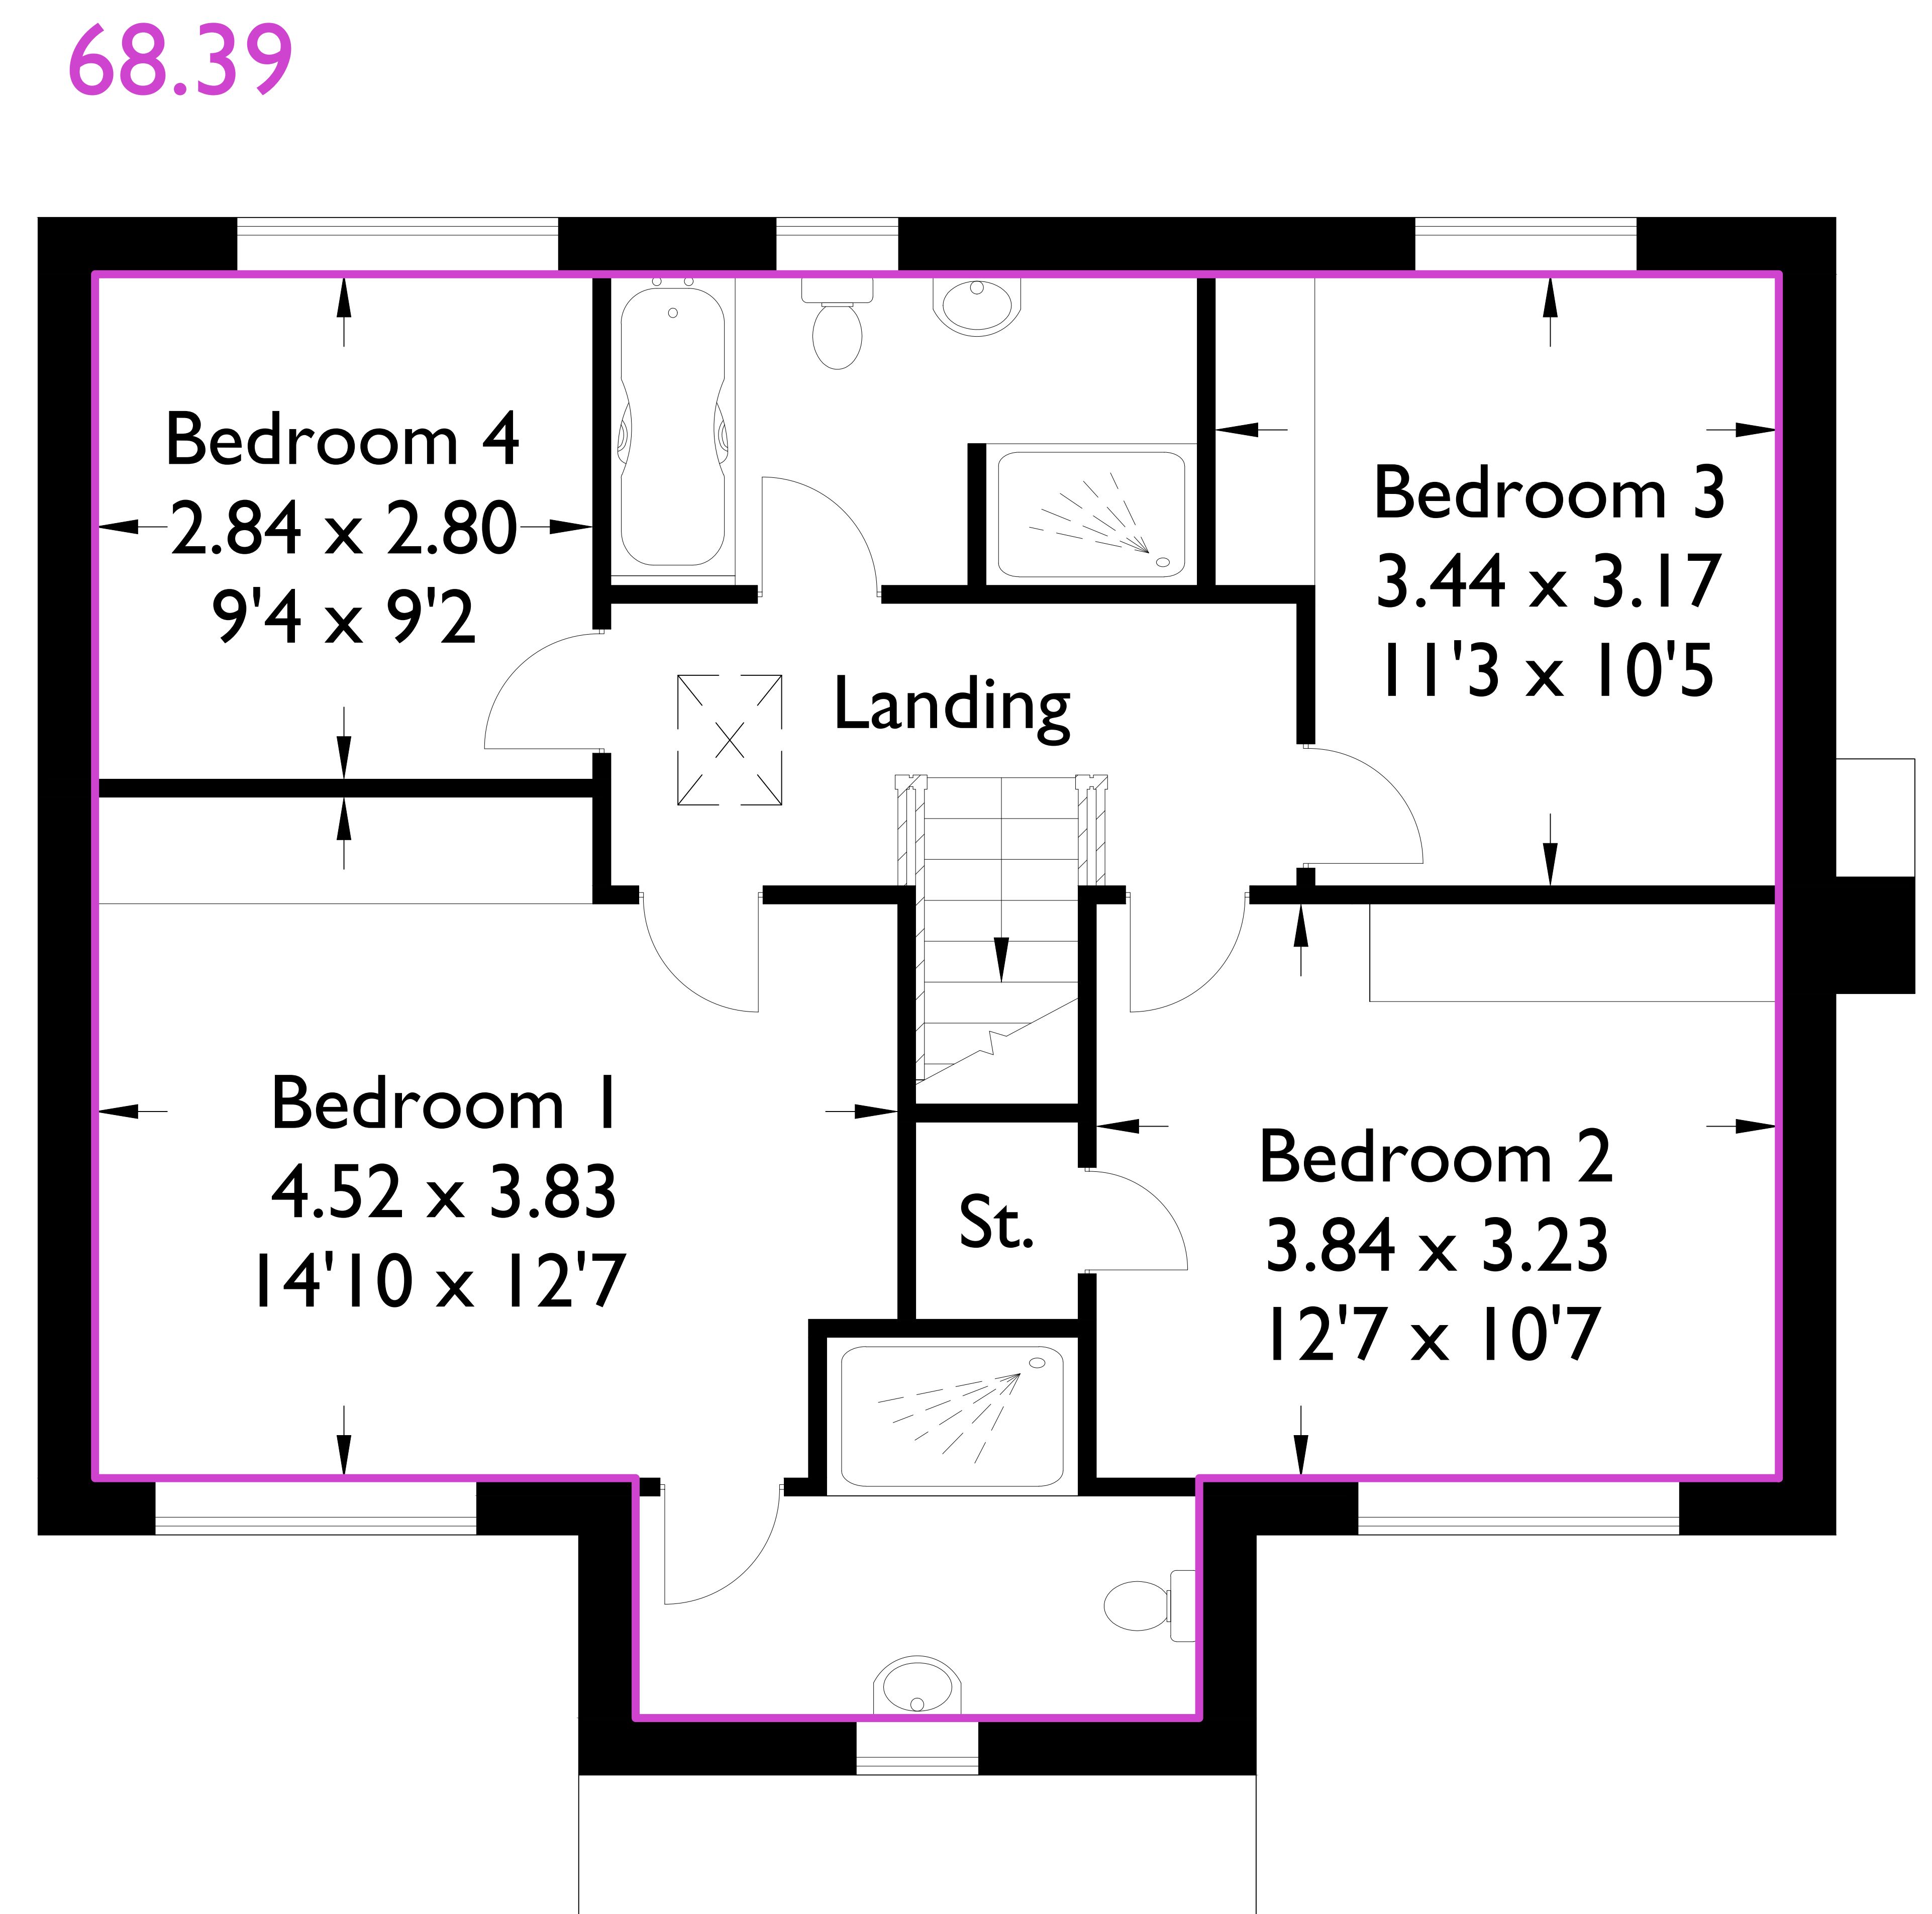

Lytham

Approximate Gross Internal Area : 150.79 sq m / 1623.09 sq ft

Total : 150.79 sq m / 1623.09 sq ft

Ground Floor

First Floor