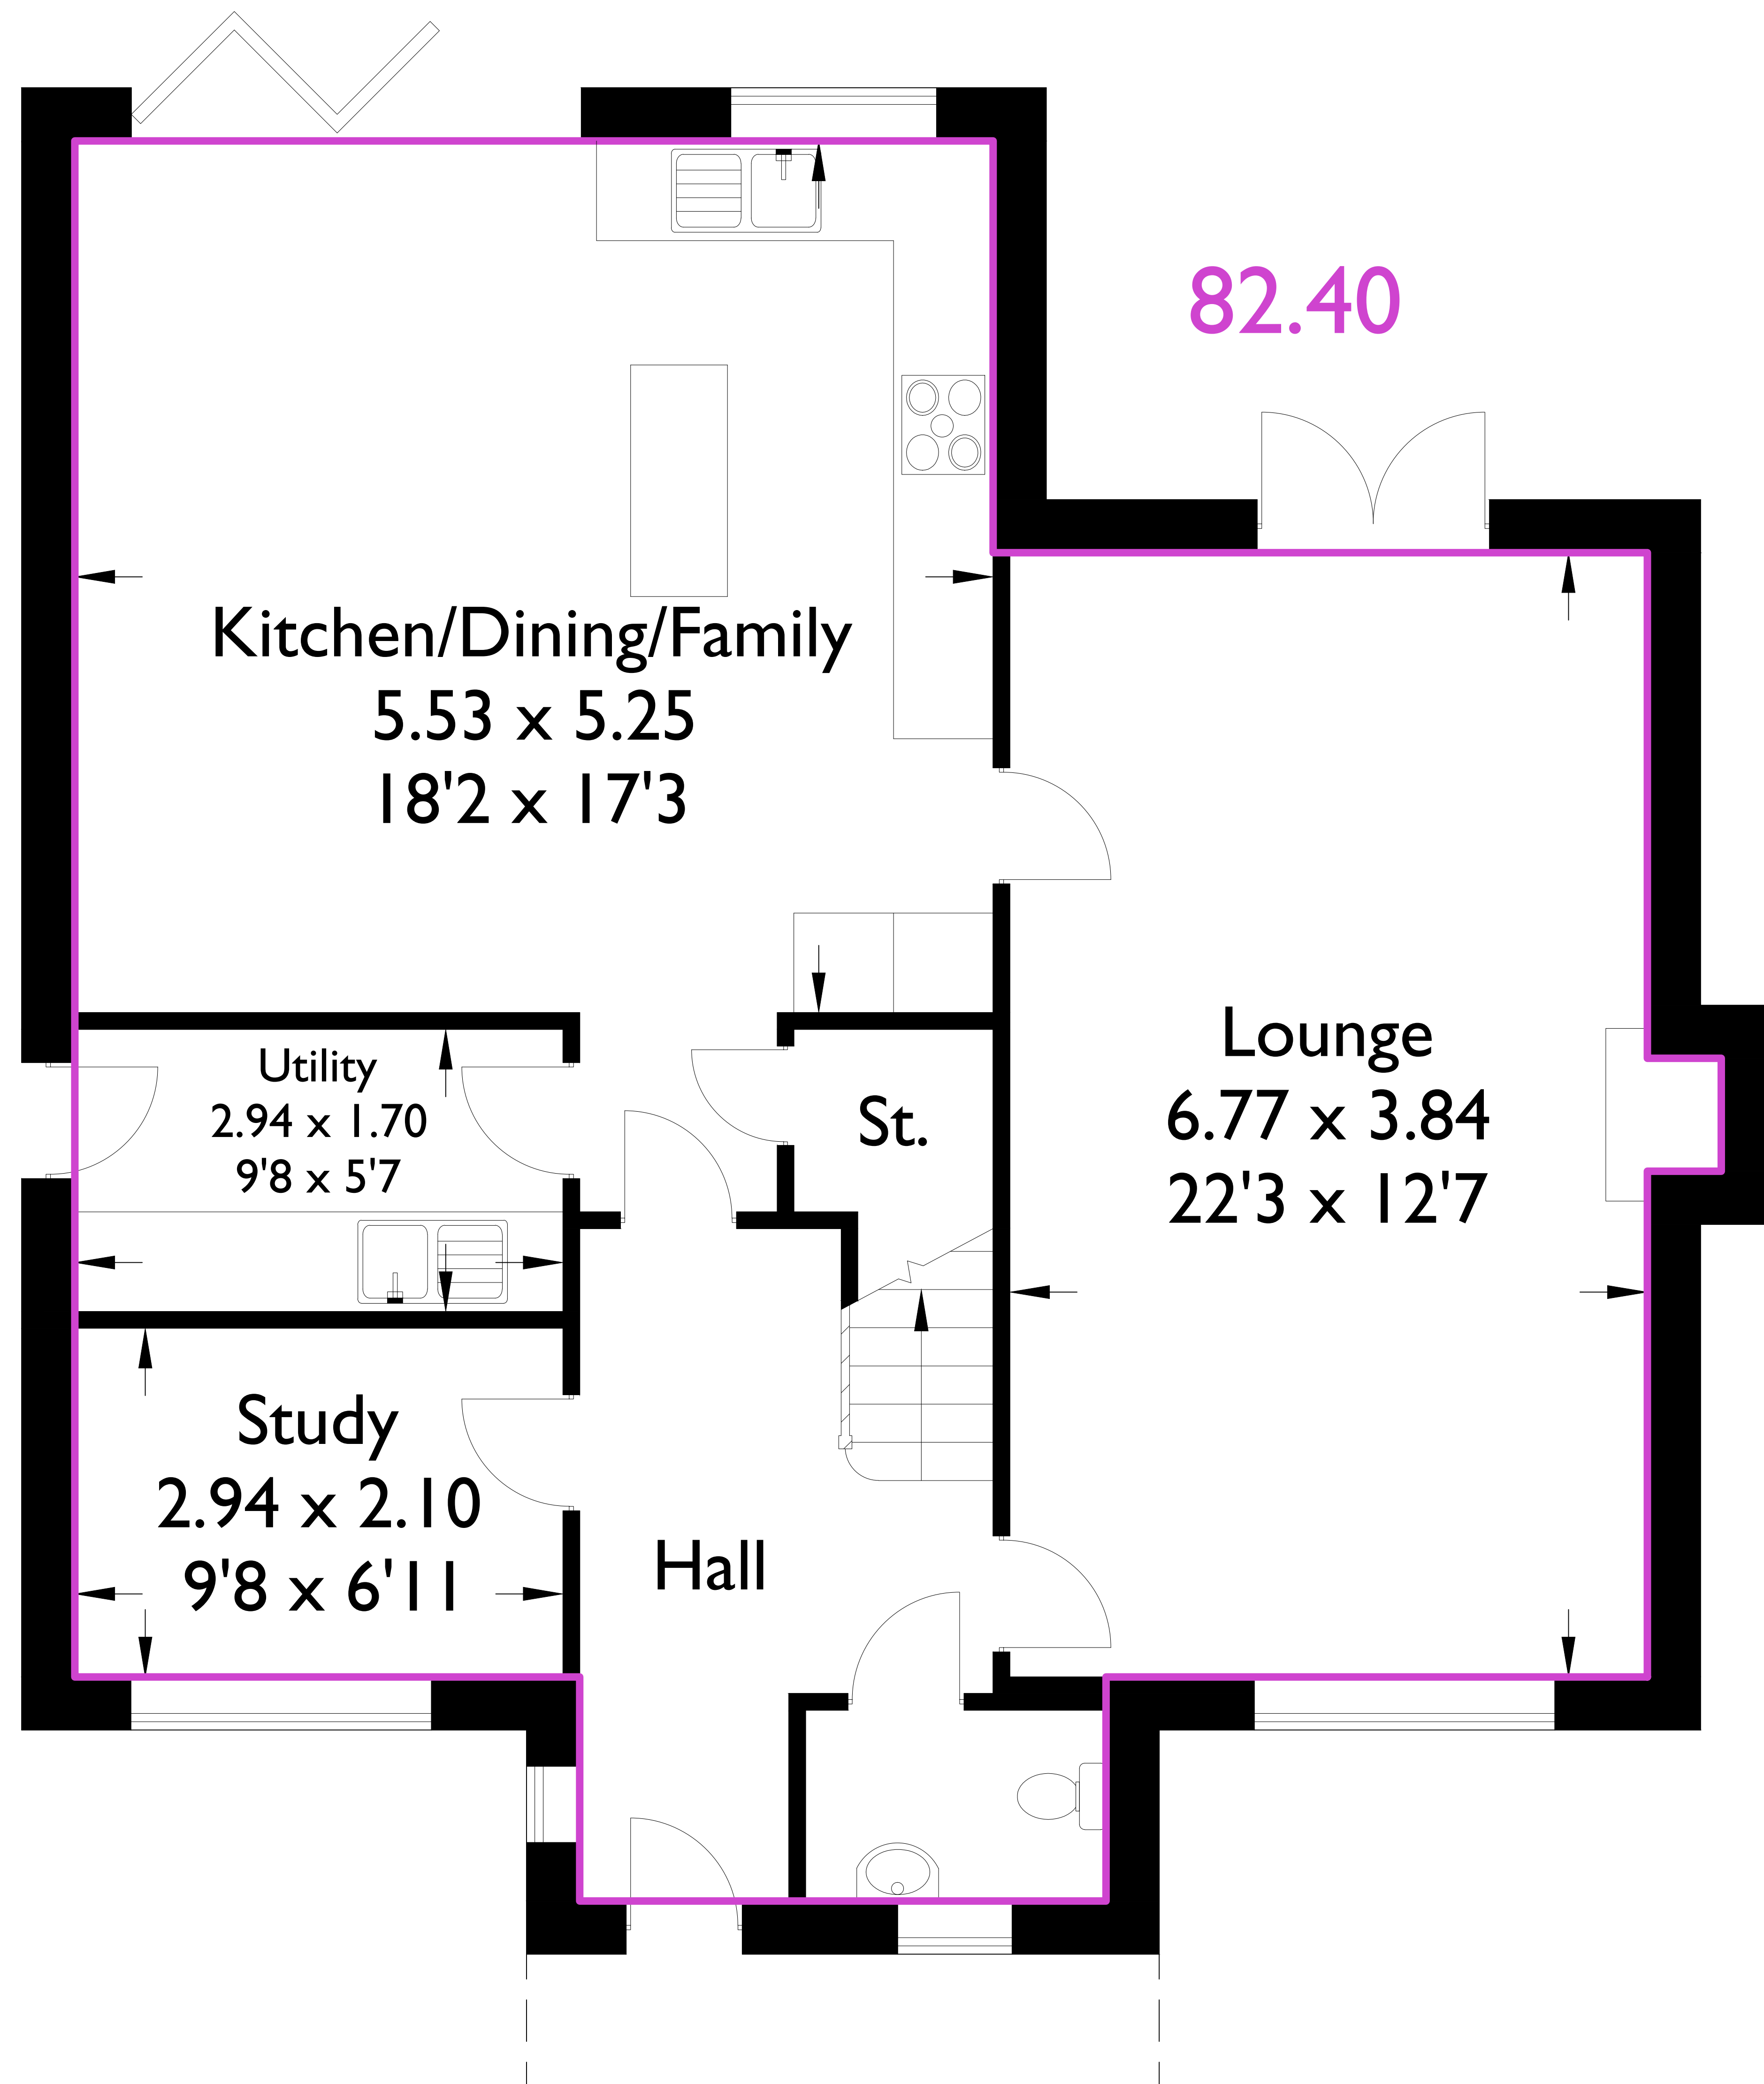

Lytham

Approximate Gross Internal Area : 150.79 sq m / 1623.09 sq ft

Total : 150.79 sq m / 1623.09 sq ft

Ground Floor

First Floor